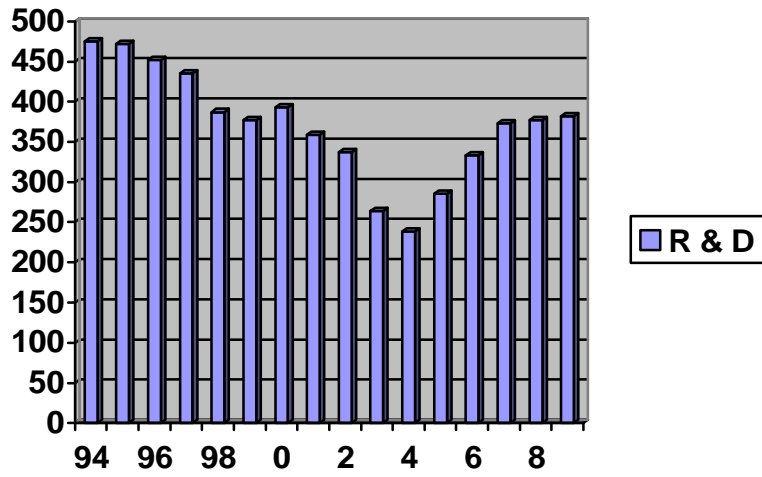

Ripon District: Census Totals 1994 - 2009