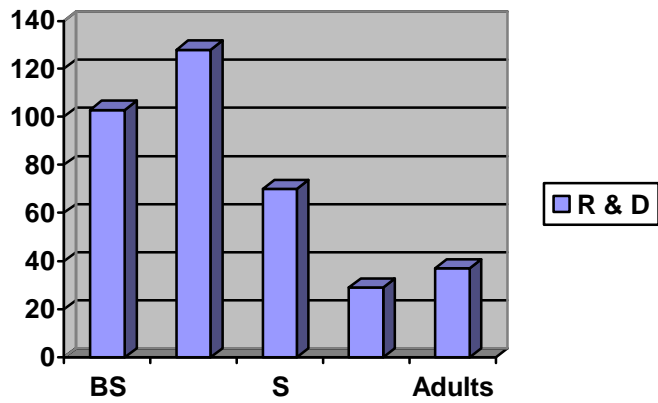

Ripon District Census Data, 2009

Breakdown by Sections

BS - Beavers; CS - Cubs; S - Scouts; ESU - Explorers

Breakdown by Groups, 2009

Breakdown by Adults in Scouting

1 - Scouters; 2 - GSLs; 3 - Helpers; 4 - Commissioners
 5 - Admin; 6 - Network; 7 - Fellowship; 8 - District SL