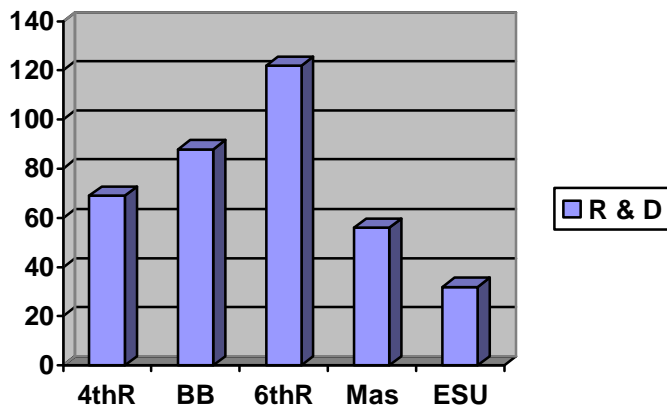

Ripon District Census Data, 2009

Breakdown by Sections

BS - Beavers; CS - Cubs; S - Scouts; ESU - Explorers

Breakdown by Groups, 2009

Breakdown by Adults in Scouting

1 - Scouters; 2 - GSLs; 3 - Helpers; 4 - Commissioners
 5 - Admin; 6 - Network; 7 - Fellowship; 8 - District SL