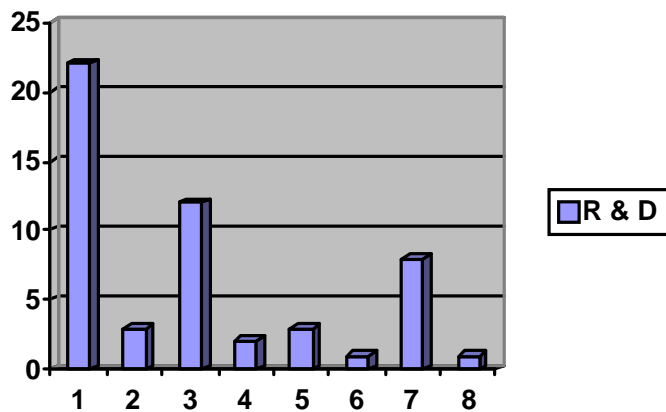

Ripon District Census Data, 2009

Breakdown by Sections

BS - Beavers; CS - Cubs; S - Scouts; ESU - Explorers

Breakdown by Groups, 2009

Breakdown by Adults in Scouting

1 - Scouters; 2 - GSLs; 3 - Helpers; 4 - Commissioners
 5 - Admin; 6 - Network; 7 - Fellowship; 8 - District SL