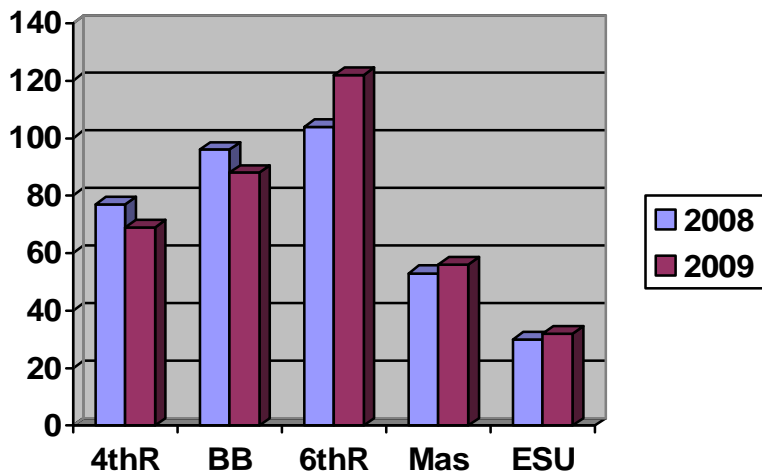

Ripon District: Group Totals 2008/09